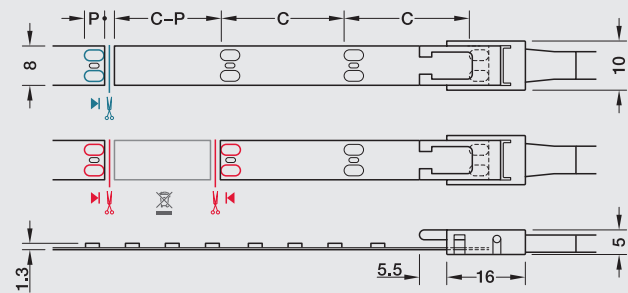

Order reference:
Please order lead separately.

Illuminance value in lx applies to
1 m strip length:

2700 K	3000 K	4000 K	5000 K	120°	
1050 lx	1090 lx	1120 lx	1130 lx		250 mm
435 lx	455 lx	460 lx	470 lx		500 mm
240 lx	245 lx	260 lx	260 lx		750 mm
145 lx	150 lx	155 lx	160 lx		1000 mm

LED 2071

2700 K	3000 K	4000 K	5000 K	120°	
2145 lx	2250 lx	2300 lx	2300 lx		250 mm
900 lx	940 lx	950 lx	955 lx		500 mm
480 lx	505 lx	510 lx	515 lx		750 mm
300 lx	310 lx	320 lx	320 lx		1000 mm

LED 2074

- Cut LED strip light to length
(one contact side remains on the remainder piece; reusable)
- Connect LED strip lights
(two contact sides required)

C = section length
P = length of contact surface

Häfele Loox5 LED 2071 / 2074; Standard

Voltage V	Quantity LEDs/m	Colour temperature K	Wattage W/m	Luminous flux lm/m	Luminous efficacy lm/W	Colour rendering index CRI		Weight. energy consumpt. per m in kWh/ 1000 h	Section length C mm	Length of contact surface P mm	Max. strip length (visual) m	Available length 5 m
						R _a	R ₉					
5 12V	Häfele Loox5 LED 2071											
	60	2700	4.8	440	92	90	>50	5.28	50	4	6.0	833.74.300
		3000	4.8	465	97	90	>50	5.28	50	4	6.0	833.74.301
		4000	4.8	490	102	90	>50	5.28	50	4	6.0	833.74.302
		5000	4.8	495	103	90	>50	5.28	50	4	6.0	833.74.303
	Häfele Loox5 LED 2074											
	120	2700	9.6	920	96	90	>50	10.56	25	4	3.5	833.74.308
		3000	9.6	970	101	90	>50	10.56	25	4	3.5	833.74.309
		4000	9.6	1000	104	90	>50	10.56	25	4	3.5	833.74.310
		5000	9.6	1040	108	90	>50	10.56	25	4	3.5	833.74.311

Cat. No.
Clip connector
833.89.206

> 5 A/18 AWG interconnecting lead for 8 mm LED strip light

Length mm	Cat. No.
500	833.89.192

> Corner connector, 90° rigid, 5 A for left or right for 8 mm LED strip light